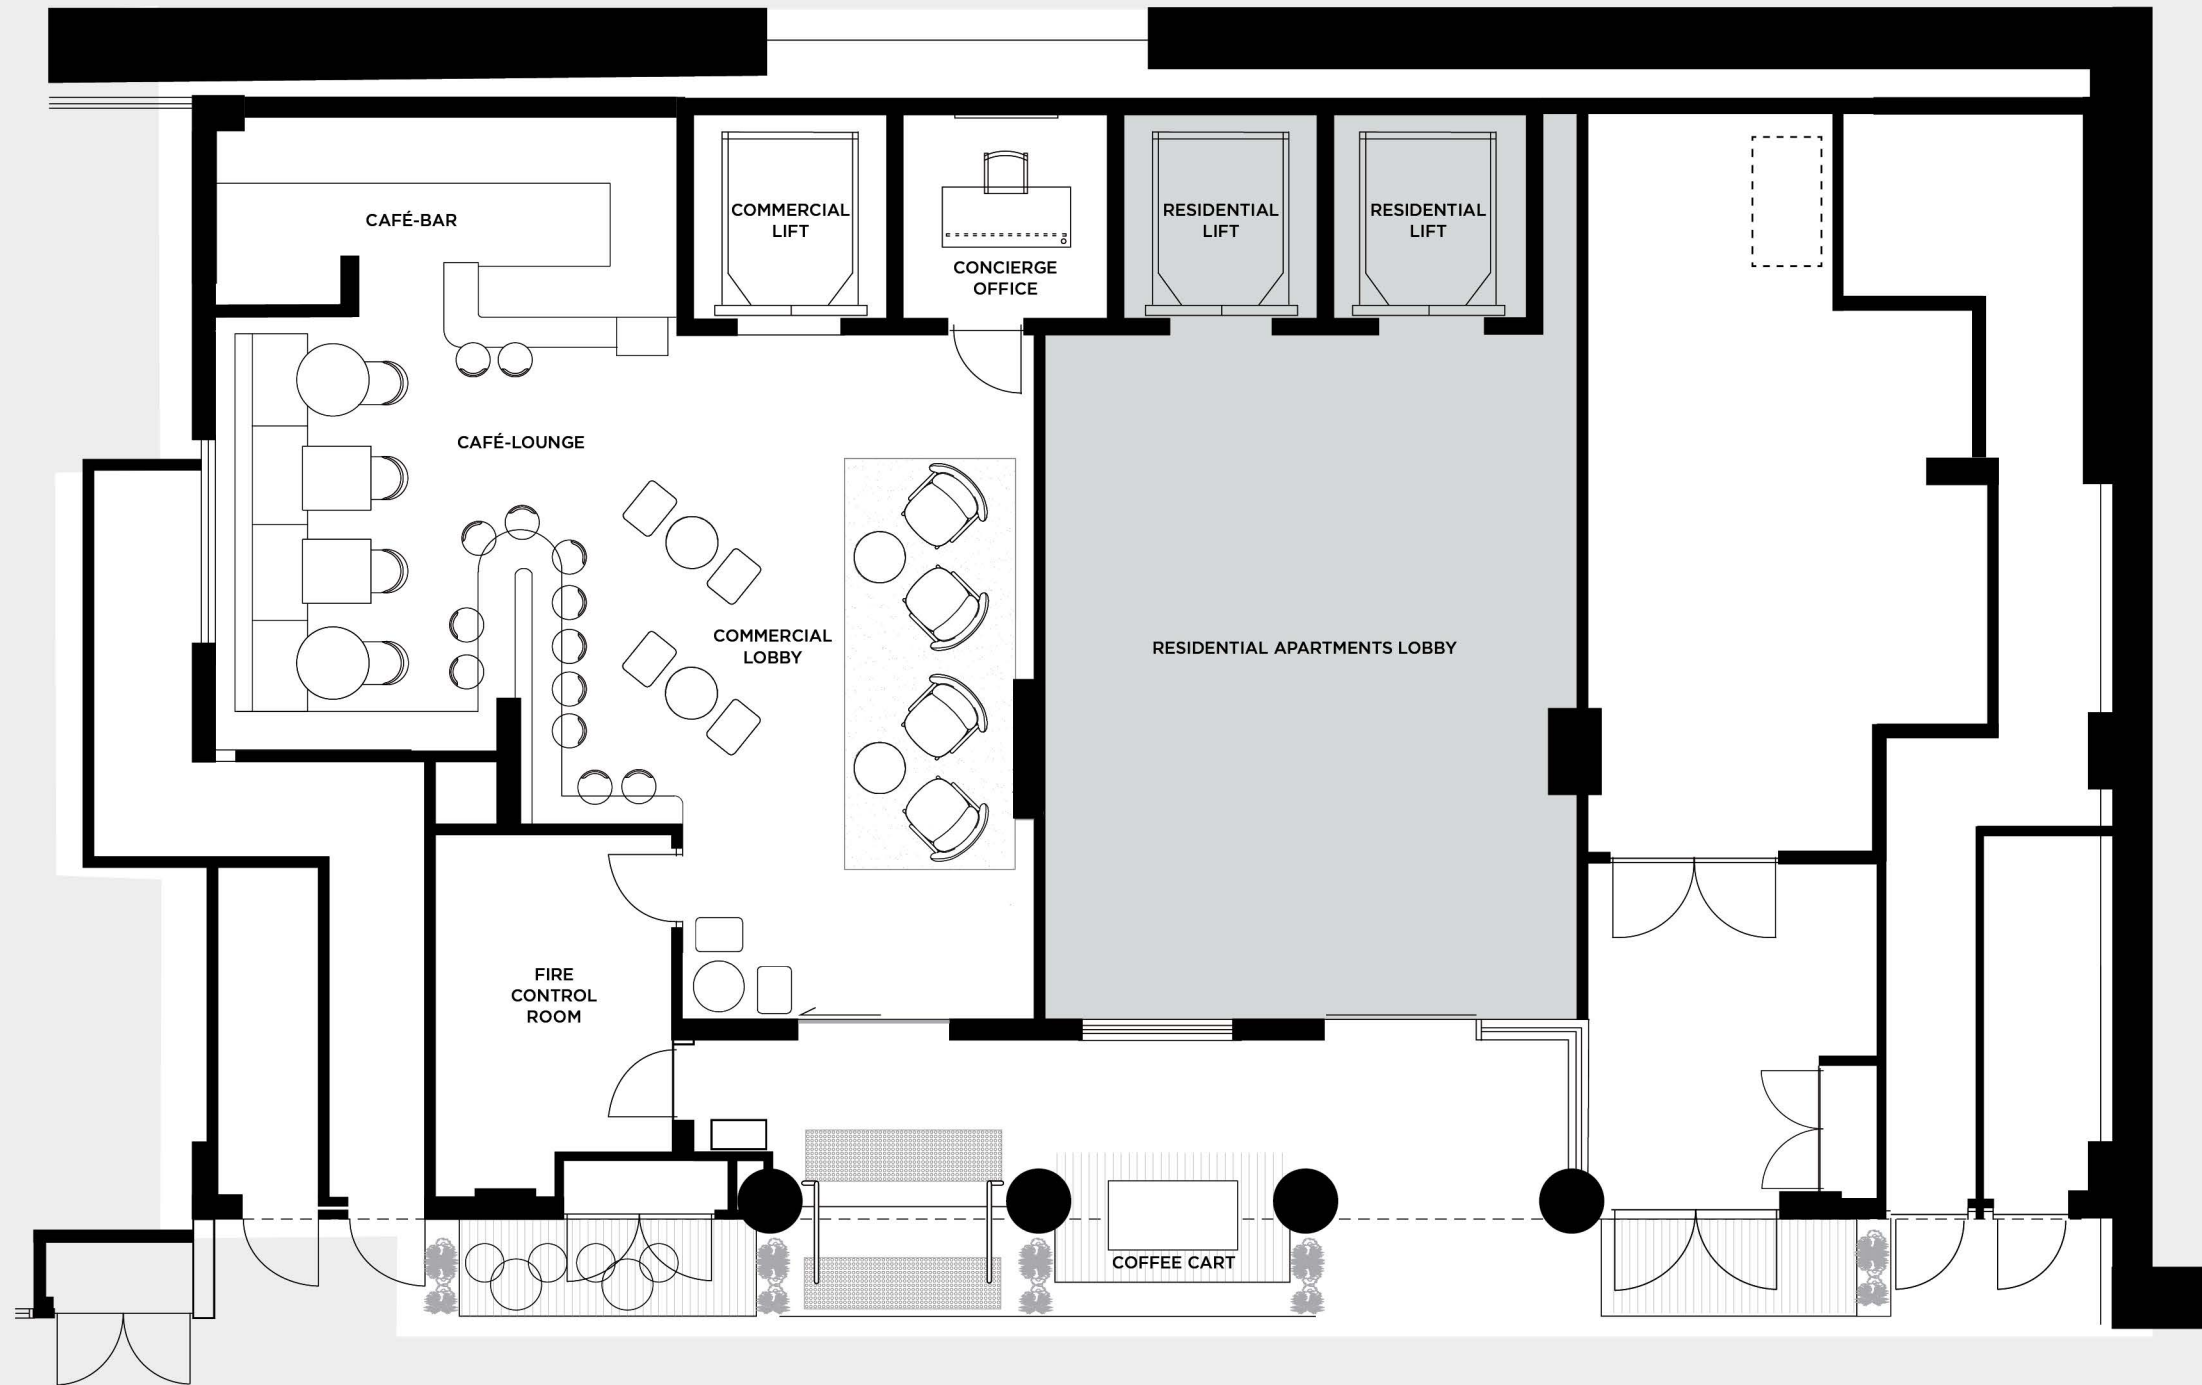

·MERCHANT·

3 HOSKING PLACE SYDNEY

GROUND FLOOR

SCALE 1:100 @A1